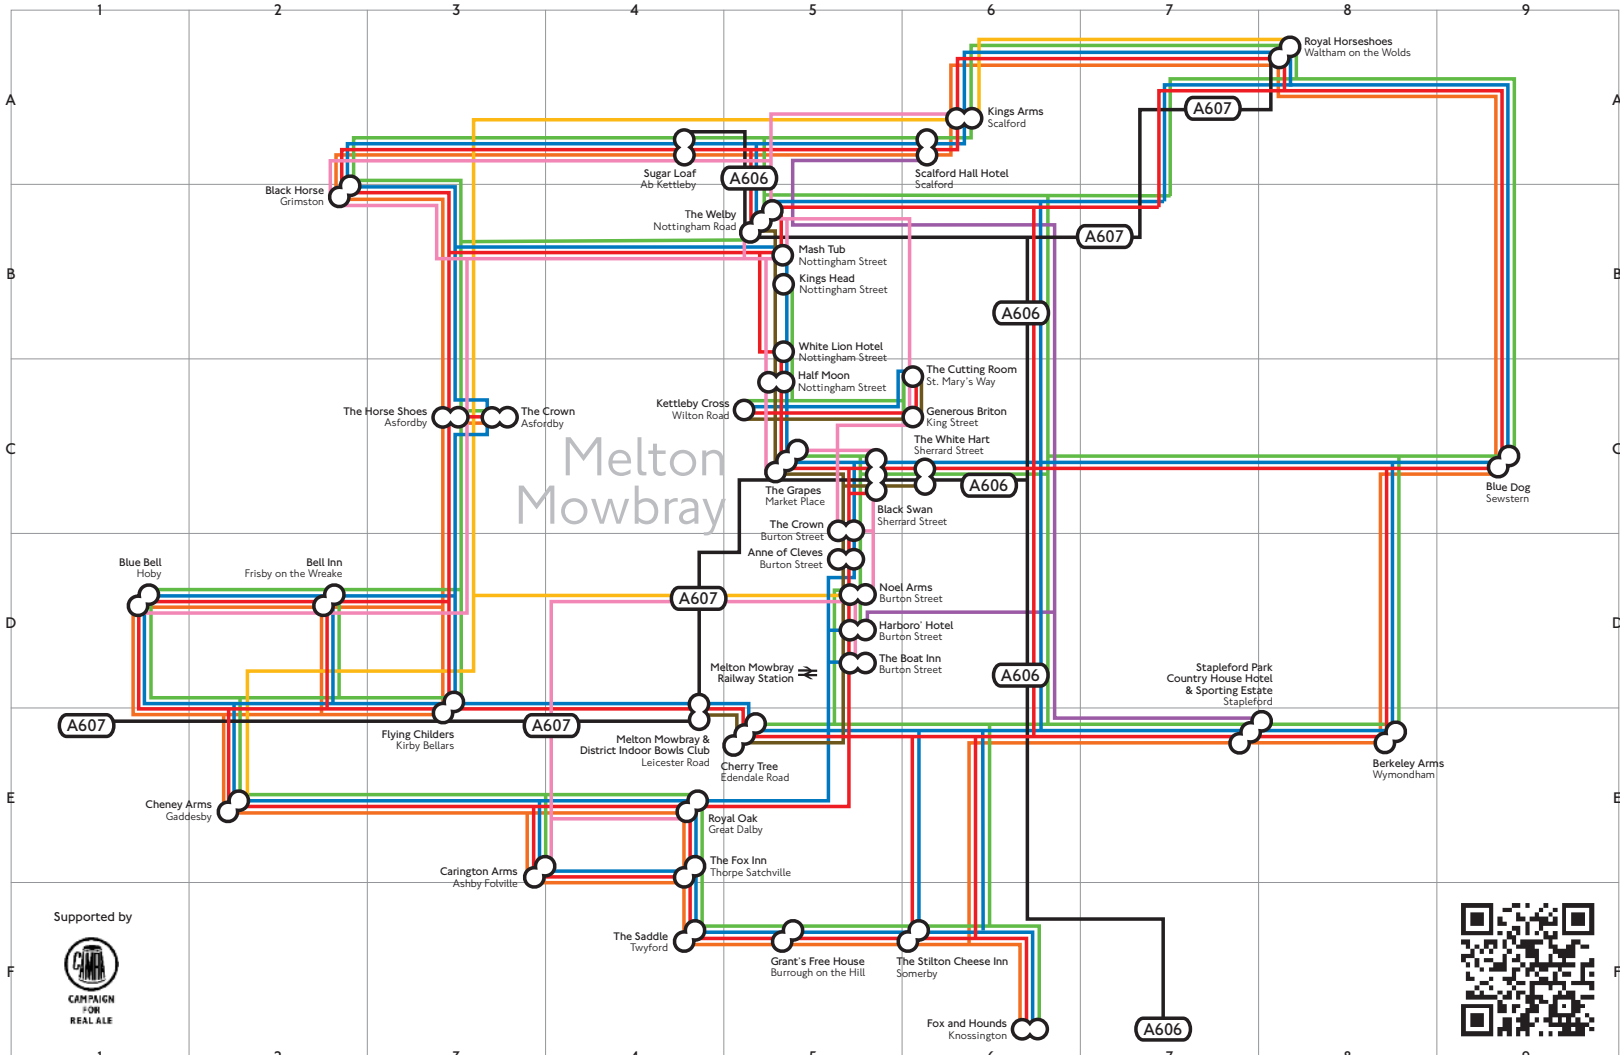

Note: This map covers the Melton
Mowbray & District CAMRA area.

Melton Mowbray Bandstand – Grade 2 listed structure

Melton Mowbray and District

Pub map

www.meltonmowbraypubmap.co.uk

 Follow @UKPubMaps
 Find 'UK Pub Maps' on facebook

Supported by

Key

- Real Ale
- Food
- Outside Space
- Pub Games
- Hotel
- Accommodation
- Town
- Rural
- Main Road

Information

Your **FREE** guide to Melton Mowbray's pubs. Melton Mowbray Pub Map makes it easier to find your way around the wealth of drinking holes. Use the map to plot your favourites or to discover pubs you aren't that familiar with.